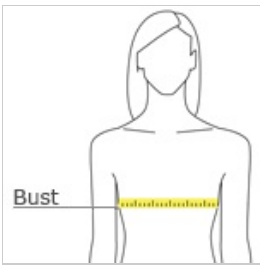

- 3.8-ounce, 100% polyester interlock with PosiCharge technology
- Self-fabric V-neck
- Removable tag for comfort and relabeling

*Given the extreme heat required for sublimation, please consult with your decorator. It is highly recommended to sample test product by color before production.*

**CARE INSTRUCTIONS**

Machine wash cold with like colors. Do not bleach. Do not use fabric softener. Tumble dry low. Remove promptly. Cool iron if needed. Do not dry clean.

front

back

**HOW TO MEASURE**

**BUST**  
Measure under the arm and around the fullest part of the bust with arms down, keeping tape horizontal.

**SIZE CHART**

	XS	S	M	L	XL	XXL	3XL	4XL
Size	2	4/6	8/10	12/14	16/18	20/22	24/26	28/30
Bust	32-34	35-36	37-38	39-41	42-44	45-47	48-51	52-55

**COLOR INFORMATION**

						
Black PMS NTR BLACK	Lime Shock PMS 375C	Silver PMS 429C	True Navy PMS 533C	True Red PMS 200C	True Royal PMS 7686C	White