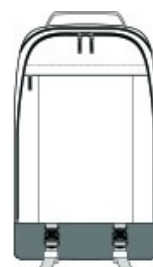

Straps+Handles

- Web carry handle
- Ergonomic, adjustable shoulder straps
- Slide sternum strap
- Back trolley pass through
- Bottom, quick-release buckle straps

Fabric+Construction

- 900D dry-handed ballistic polyester
- Compatible with Utility Case MMB700

Weight+Measurements

- Laptop compartment: 17.5"h x 11.5"w x 1.5" d
- Dimensions: 18.75"h x 11.5"w x 5"d
- Capacity: 1,098 cu. in. /18 L
- Weight: 1.6 lbs. /0.72 kg

Note: Bags not intended for use by children 12 and under. **