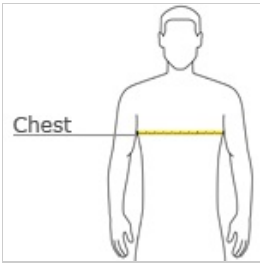

back

HOW TO MEASURE

CHEST WIDTH

Measure under the arm and around the fullest part of the chest with arms down, keeping tape horizontal.

SIZE CHART

	XS	S	M	L	XL	2XL	3XL	4XL
Chest	32-34	35-37	38-40	41-43	44-46	47-49	50-53	54-57